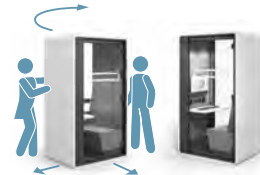

AGILE

HushHybrid is equipped with castors which allows you to move it around the office whenever you need.

1 VESA mount for screen installation
(* monitor/computer are not currently part of the Hush offer)

2 Additional LED face lighting with adjustable intensity

3 Control panel

- 2 x USB socket
- 110/230V power module
- knobs to adjust fans' speed, face lighting, and ceiling mounted lights

4 Tabletop with adjustable depth (40 mm / 1,6 in range)

5 Front and back glass sticker for increasing user privacy

Thanks to the castors, you can quickly and easily change the position of the cabin.