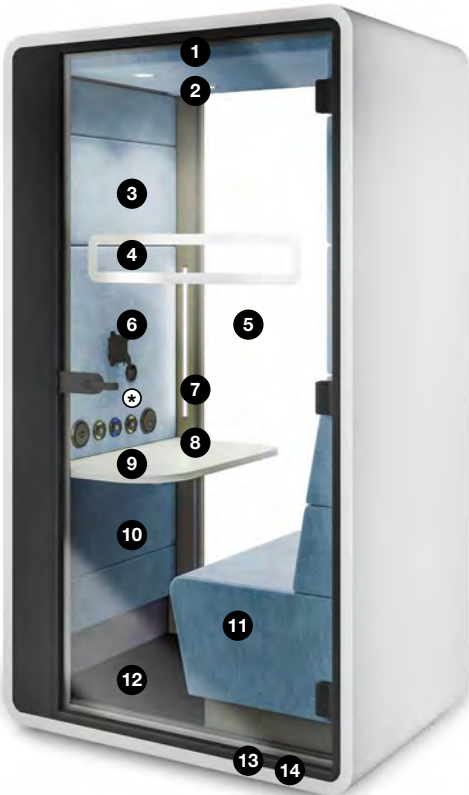

- 1 LED ceiling light run by motion sensor
- 2 Efficient ventilation run by motion sensor
- 3 Tempered, laminated acoustic glass door with high quality handle and hinges
- 4 Anti-collision glass manifestation safety sticker
- 5 Laminated acoustic glass rear panel
- 6 VESA mount
- 7 Power module (single power, double USB)
- 8 Control panel
- 9 Tabletop
- 10 Acoustic lined fabric panels
- 11 Upholstered soft seating
- 12 Integral carpeted floor
- 13 Leveling feet
- 14 Integrated Castors

Standard

LED

LED + VESA mount

WHY IS THE HUSHHYBRID A UNIQUE OFFICE SOLUTION?

COMPACT

HushHybrid is a solution for optimal space management – the small dimensions and weight allow it to be set or adjusted to the current needs of any organization.

AGILE

HushHybrid is equipped with castors which allows you to move it around the office whenever you need.

1 VESA mount for screen installation
(* monitor/computer are not currently part of the Hush offer)

2 Additional LED face lighting with adjustable intensity

3 Control panel

- 2 x USB socket
- 110/230V power module
- knobs to adjust fans' speed, face lighting, and ceiling mounted lights

4 Tabletop with adjustable depth (40 mm / 1,6 in range)