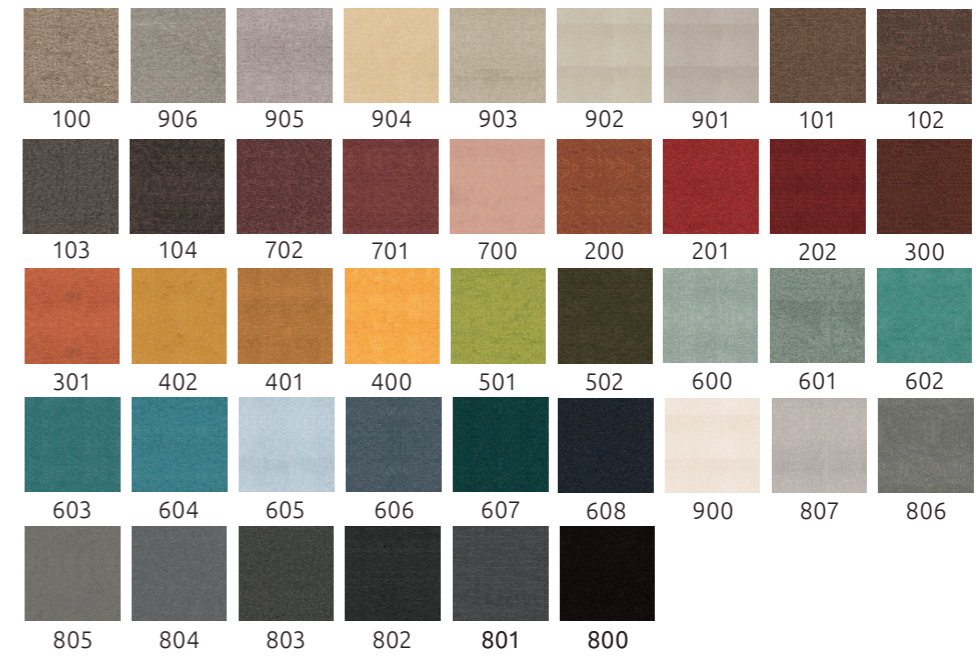

Sustainable combination with simple basic elements.

Freedom in color.

Endlessly combine with different fabrics. The fabric color of seat cushion, back cushion and backrest (high or low) can be chosen independently.

Rhapsody