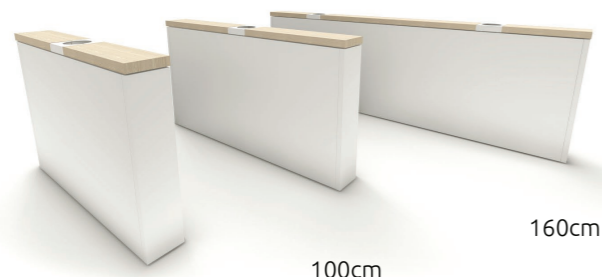

### Desk options

thickness 25mm | round corner is possible

minimal  
140 x 80cm

maximum  
220 x 100cm

### Leg options

diameter square and round 70mm | height adjustable 65-130cm

Square

Round

### Cheek options

Available in 3 sizes, matching the style of the cabinets.

80cm

100cm

160cm