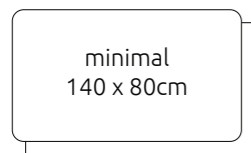

### Desk options

thickness 25mm | round corner is possible

minimal  
140 x 80cm

maximum  
220 x 100cm